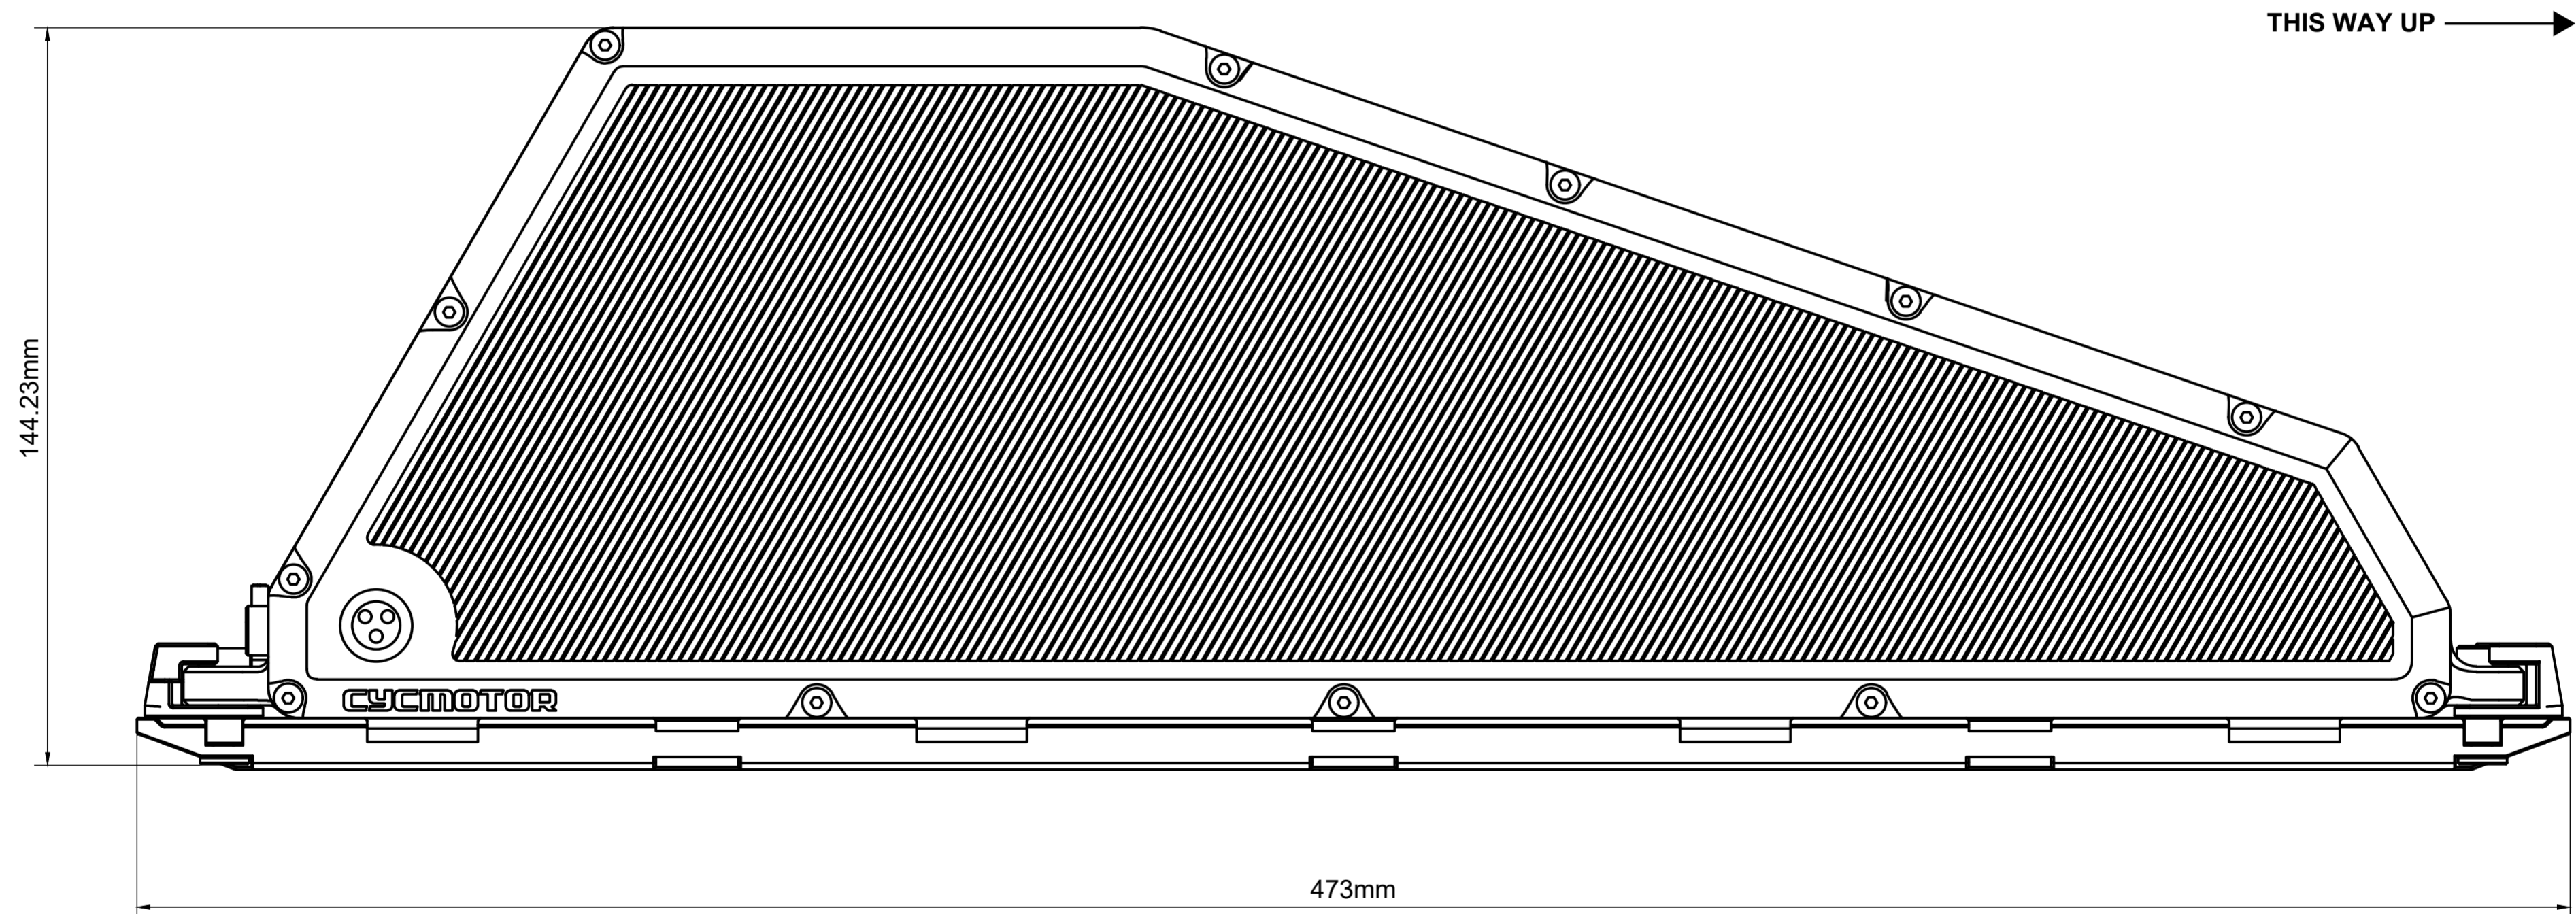

A-65 Battery Side View

1:1 Measurement Printout

Paper Size: A2 Size
Scale: "100%" or "Actual size"
Orientation: Landscape
(please do not fit to page)

A-65 Battery Mount

1:1 Measurement Printout

Paper Size: A2 Size

Scale: "100%" or "Actual size"

Orientation: Landscape

(please do not fit to page)

A-65 Battery Bottom View

1:1 Measurement Printout

Paper Size: A2 Size
Scale: "100%" or "Actual size"
Orientation: Landscape
(please do not fit to page)