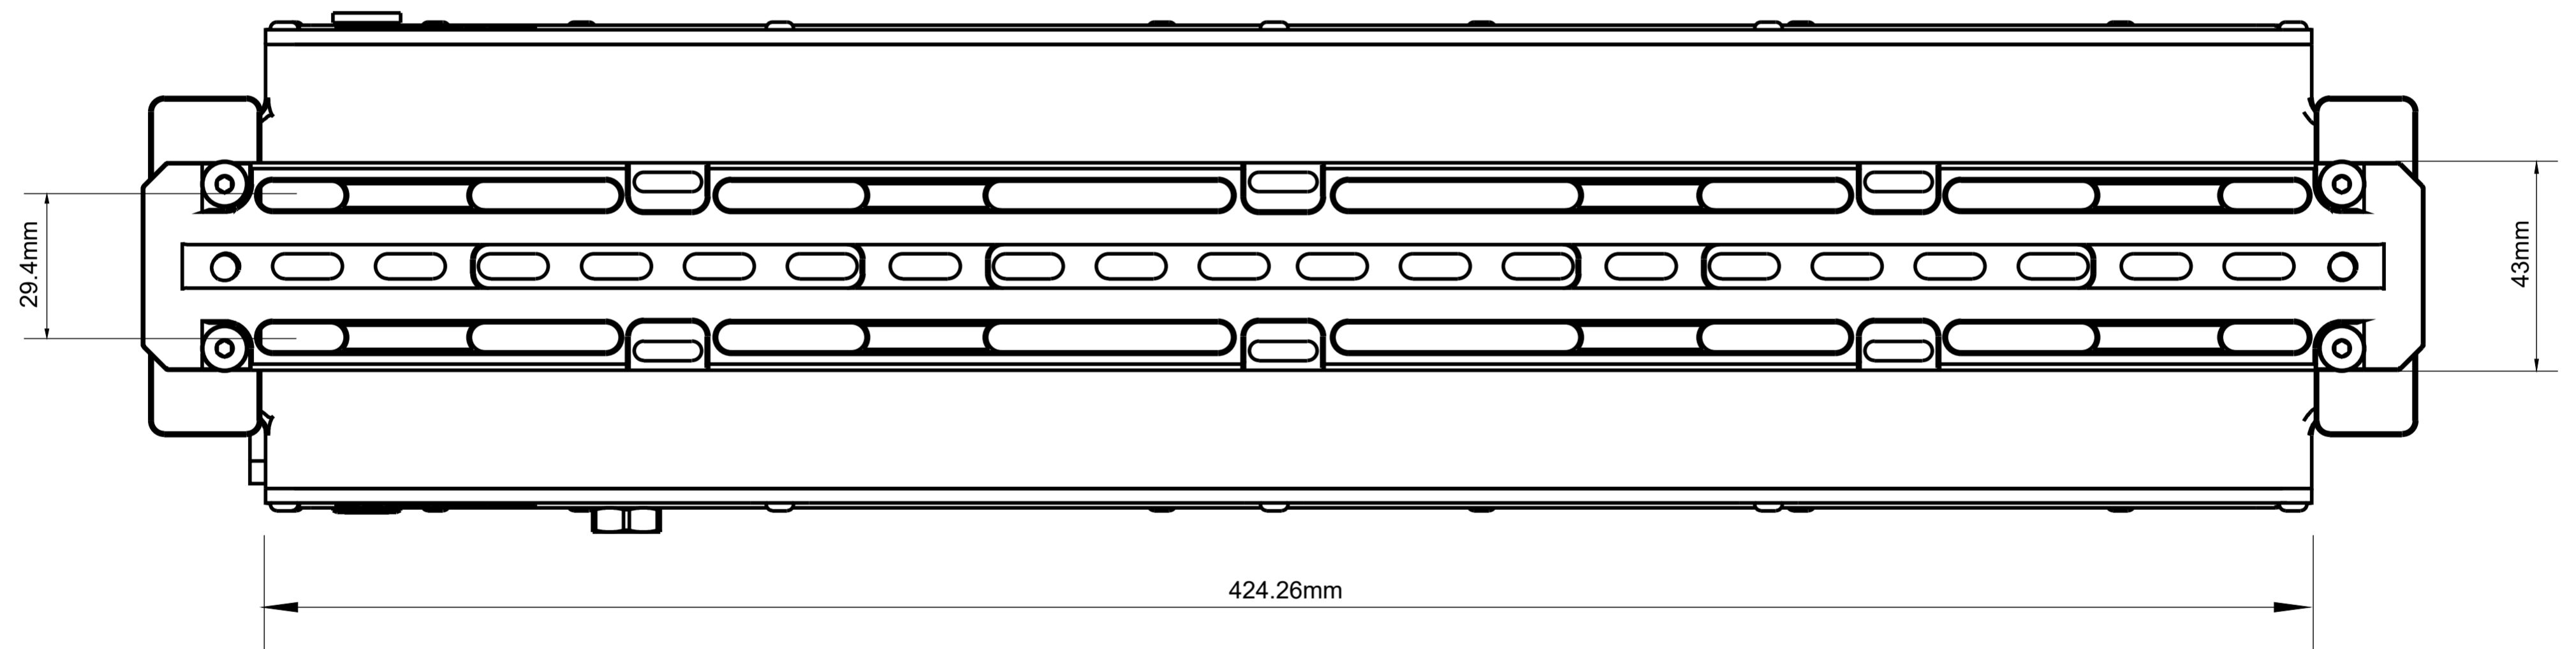

A-65 Battery Side View

1:1 Measurement Printout

Paper Size: A2 Size
Scale: "100%" or "Actual size"
Orientation: Landscape
(please do not fit to page)

A-65 Battery Mount

1:1 Measurement Printout

Paper Size: A2 Size

Scale: "100%" or "Actual size"

Orientation: Landscape

(please do not fit to page)

A-65 Battery Bottom View

1:1 Measurement Printout

Paper Size: A2 Size
Scale: "100%" or "Actual size"
Orientation: Landscape
(please do not fit to page)